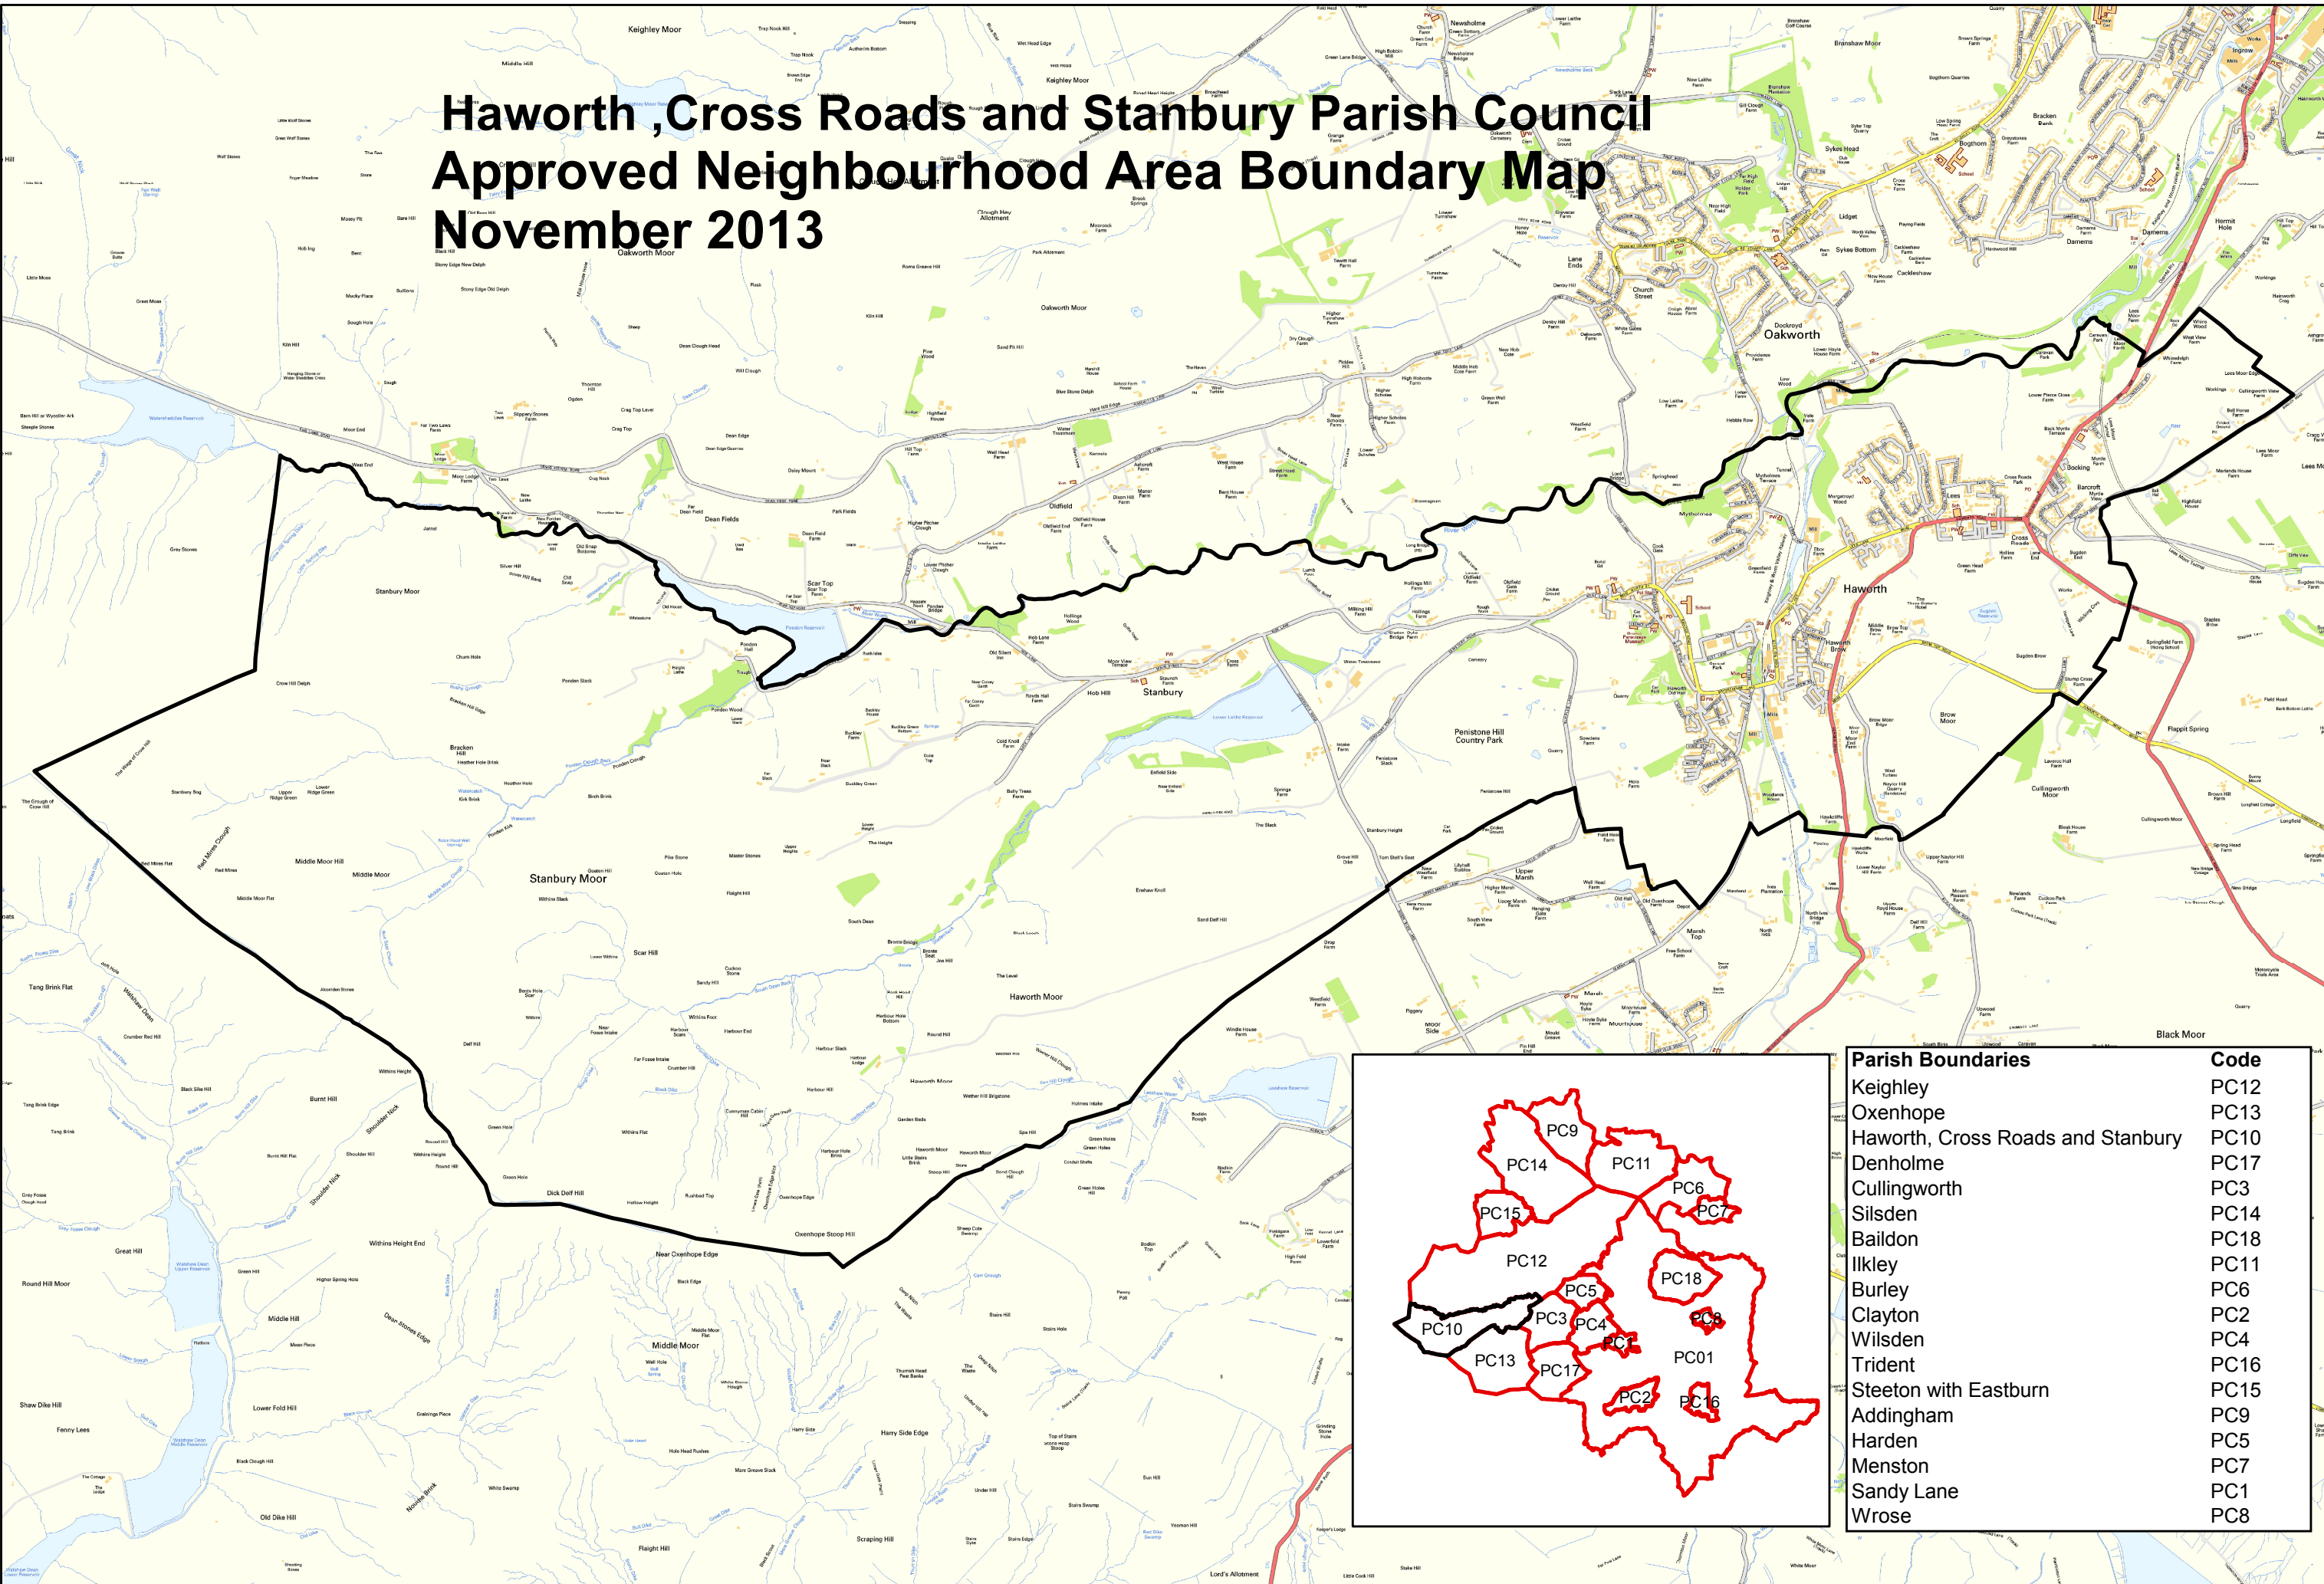

Haworth, Cross Roads and Stanbury Parish Council Approved Neighbourhood Area Boundary Map November 2013

Parish Boundaries	Code
Keighley	PC12
Oxenhope	PC13
Haworth, Cross Roads and Stanbury	PC10
Denholme	PC17
Cullingworth	PC3
Silsden	PC14
Baildon	PC18
Ilkley	PC11
Burley	PC6
Clayton	PC2
Wilsden	PC4
Trident	PC16
Steeton with Eastburn	PC15
Aaddingham	PC9
Harden	PC5
Menston	PC7
Sandy Lane	PC1
Wrose	PC8

Map Author: Stephen Davis, Business Support Services, 01274 437258